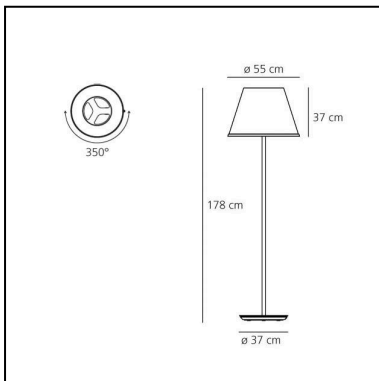

Choose Mega Floor - Parchment/Gray anthracite

Matteo Thun & Partners

IP20   EAC 

LUMINAIRE *

- Watt: **44W**
- Voltage: **220V-240V**
- Delivered lumen output: **4637lm**
- Efficiency: **83%**
- Efficacy: **105.39lm/W**

← **CR 80** data may vary depending on the source installed. Light measurements are provided in relative form and technical lighting calculations may be updated according to the effective source used.

DESCRIPTION

The diffuser, which characterises this lamp family with its materials and texture, can be tilted by 30° and rotated on its own axis to direct the light for reading in Choose Floor, while it remains fixed in the Mega version.

DIMENSIONS

- Height: **1780 mm**
- Diameter: **550 mm**
- Base Diameter: **370 mm**
- Glow Wire Test: **750°**

SOURCES NOT INCLUDED

- Category: **LED RETROFIT**
- Number: **3**
- Watt: **MAX 12W**
- Socket: **E27**
- Category: **LED RETROFIT**
- Number: **1**
- Watt: **MAX 8W**
- Socket: **E27**